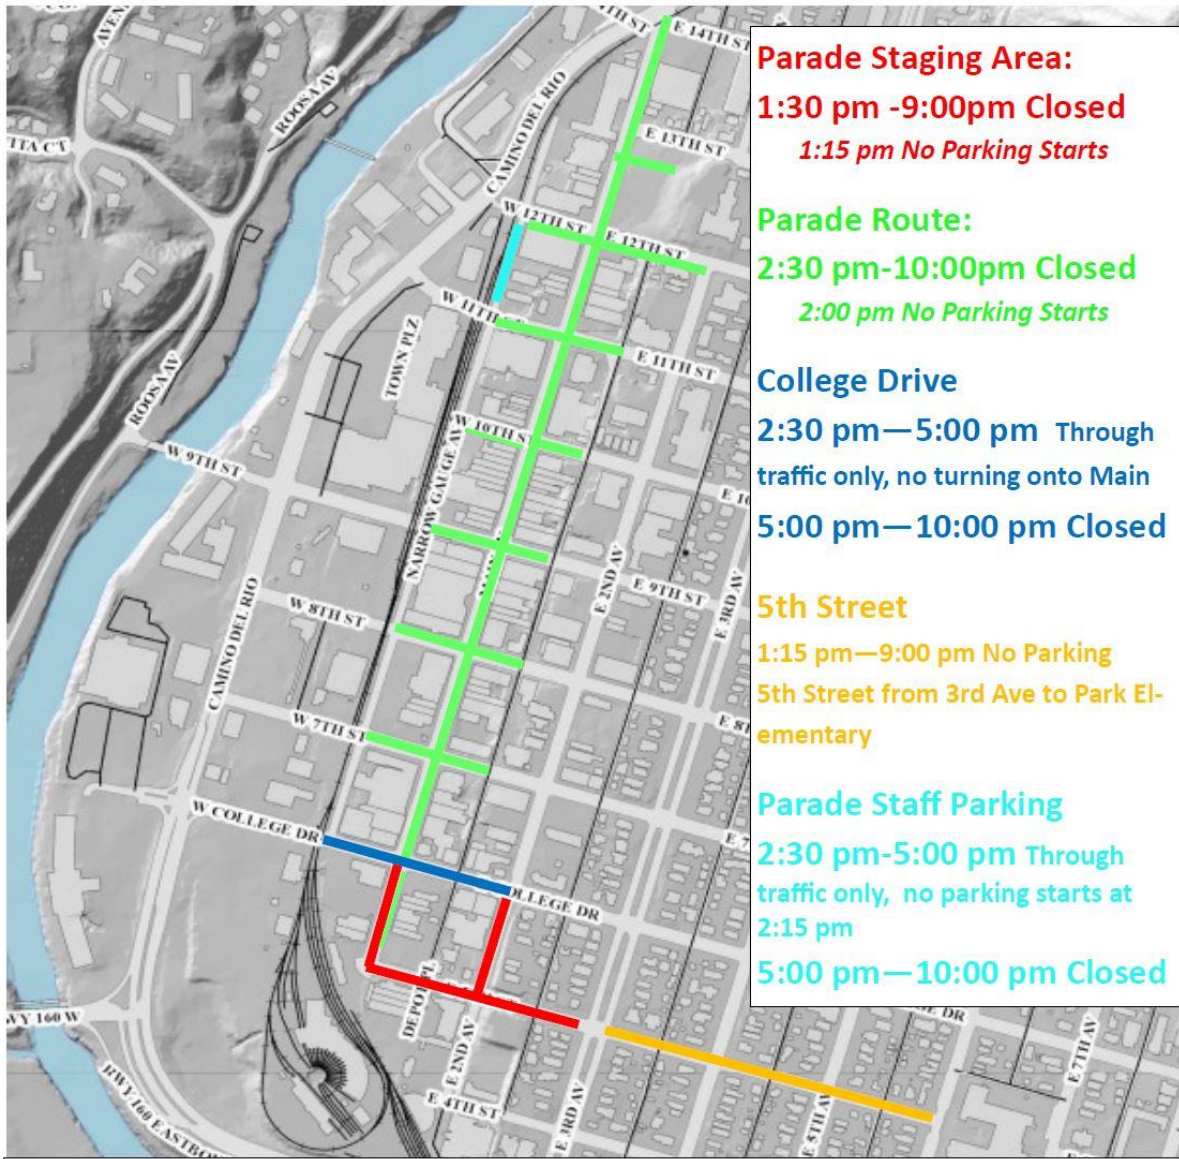

2022 Snowdown Light Parade Road Closures

###