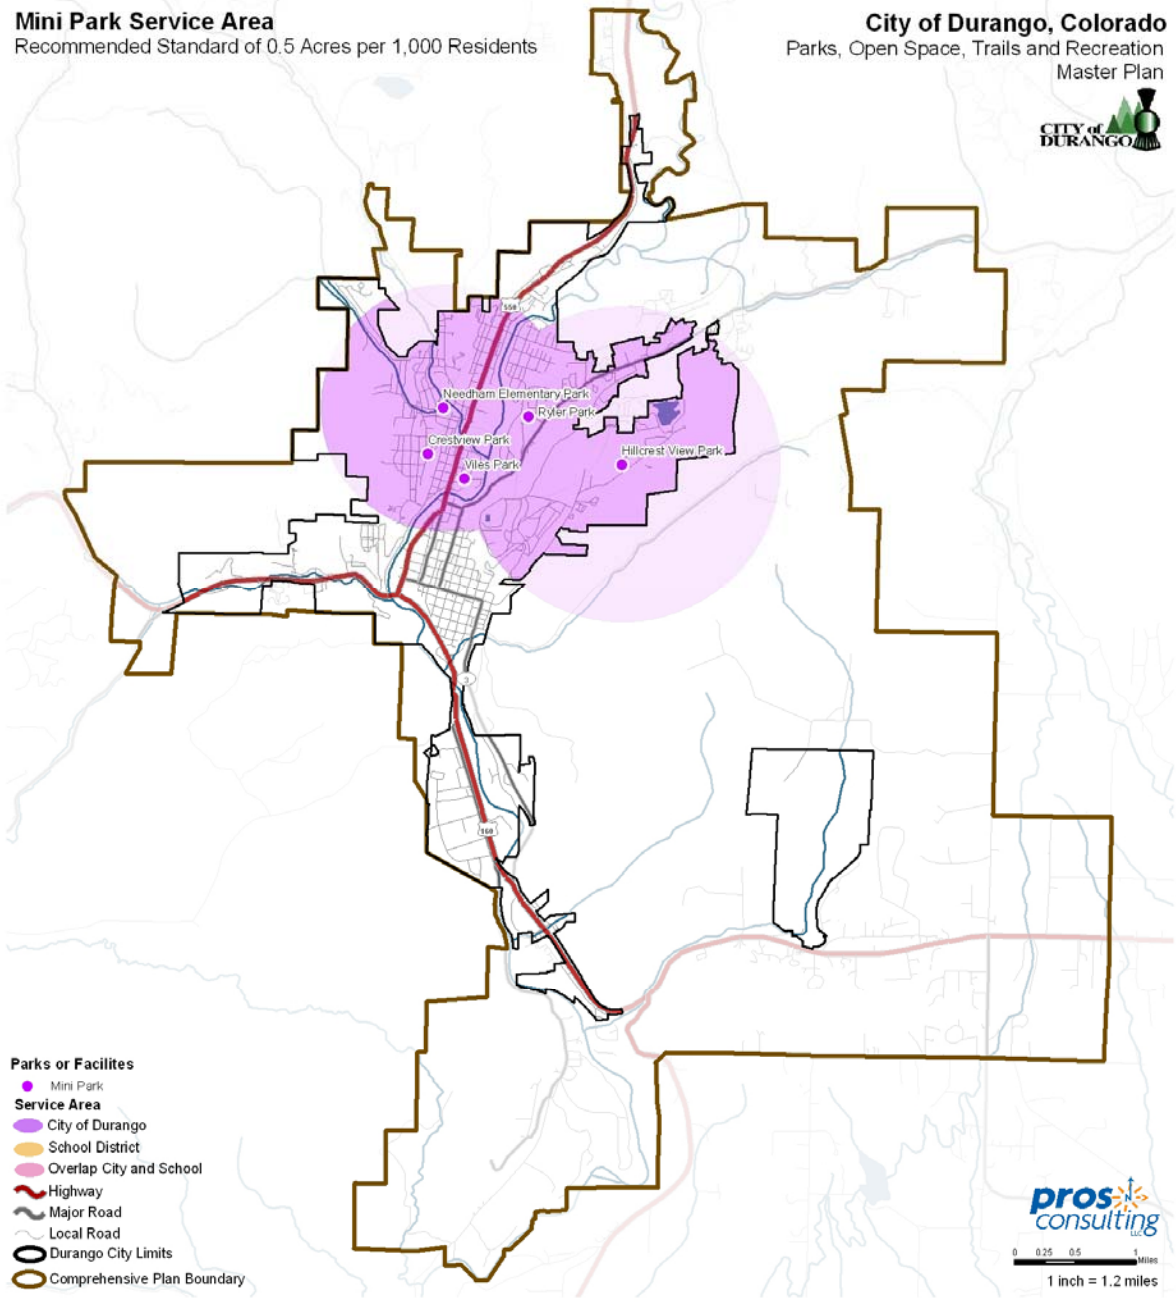

Off-Leash Service Area
Recommended Standard of 1 Site per 20,000 Residents

City of Durango, Colorado
Parks, Open Space, Trails and Recreation
Master Plan

Figure 33 - Off-Leash Service Area

Figure 34 - Multipurpose Fields Service Area

Mini Park Service Area
Recommended Standard of 0.5 Acres per 1,000 Residents

City of Durango, Colorado
Parks, Open Space, Trails and Recreation
Master Plan

Figure 35 - Mini Parks Service Area