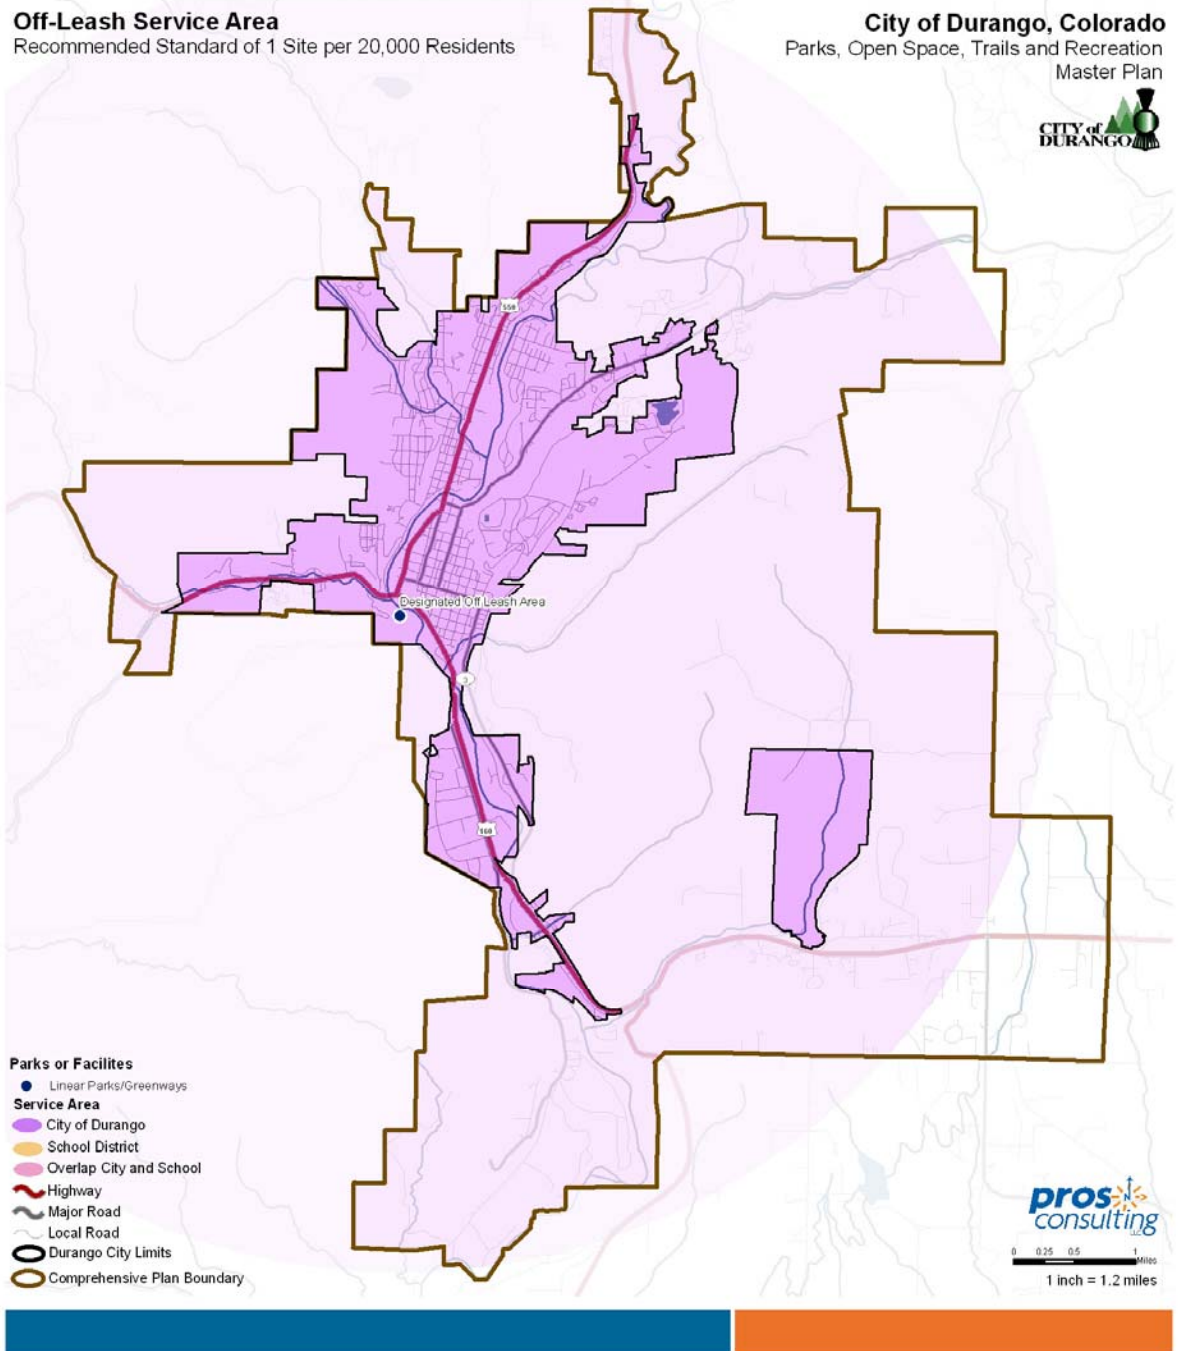

Off-Leash Service Area
Recommended Standard of 1 Site per 20,000 Residents

City of Durango, Colorado
Parks, Open Space, Trails and Recreation
Master Plan

Figure 33 - Off-Leash Service Area

Figure 34 - Multipurpose Fields Service Area

Mini Park Service Area
Recommended Standard of 0.5 Acres per 1,000 Residents

City of Durango, Colorado
Parks, Open Space, Trails and Recreation
Master Plan

Figure 35 - Mini Parks Service Area