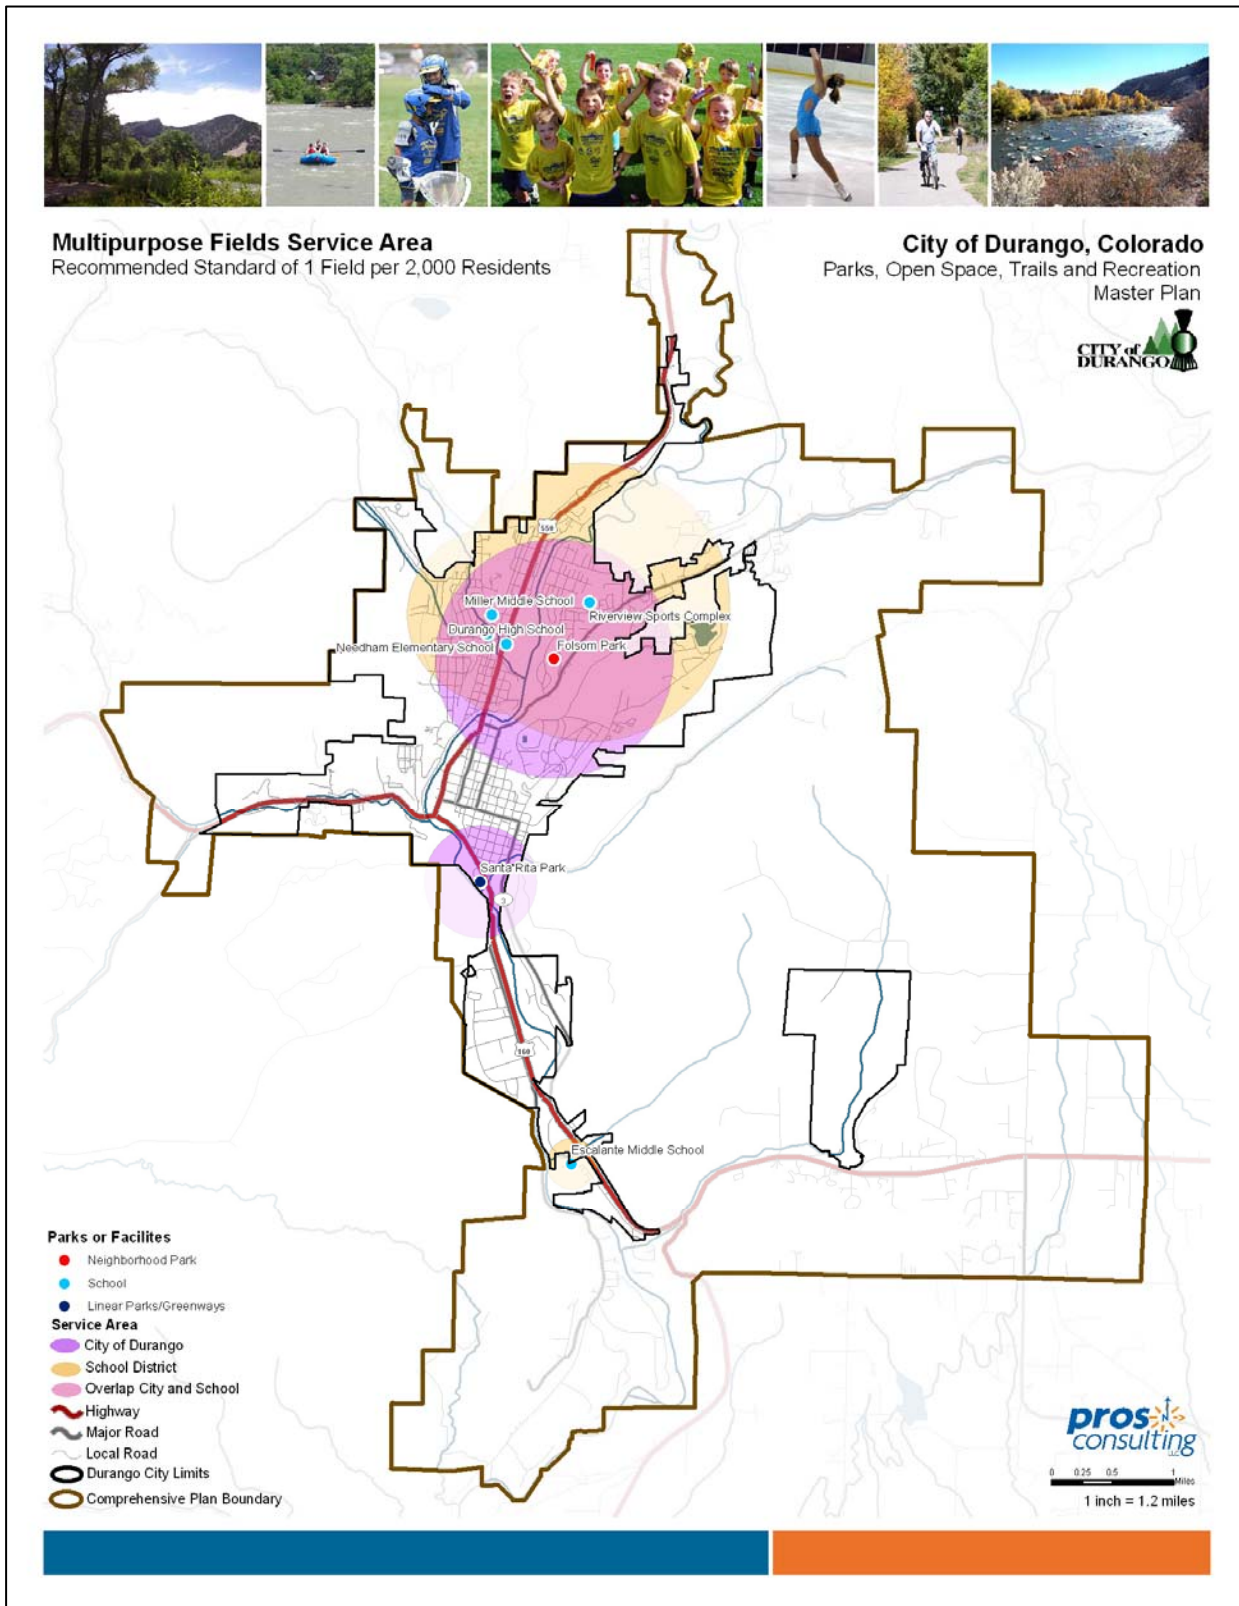

Off-Leash Service Area
Recommended Standard of 1 Site per 20,000 Residents

City of Durango, Colorado
Parks, Open Space, Trails and Recreation
Master Plan

Figure 33 - Off-Leash Service Area

Figure 34 - Multipurpose Fields Service Area

Mini Park Service Area
Recommended Standard of 0.5 Acres per 1,000 Residents

City of Durango, Colorado
Parks, Open Space, Trails and Recreation
Master Plan

Figure 35 - Mini Parks Service Area