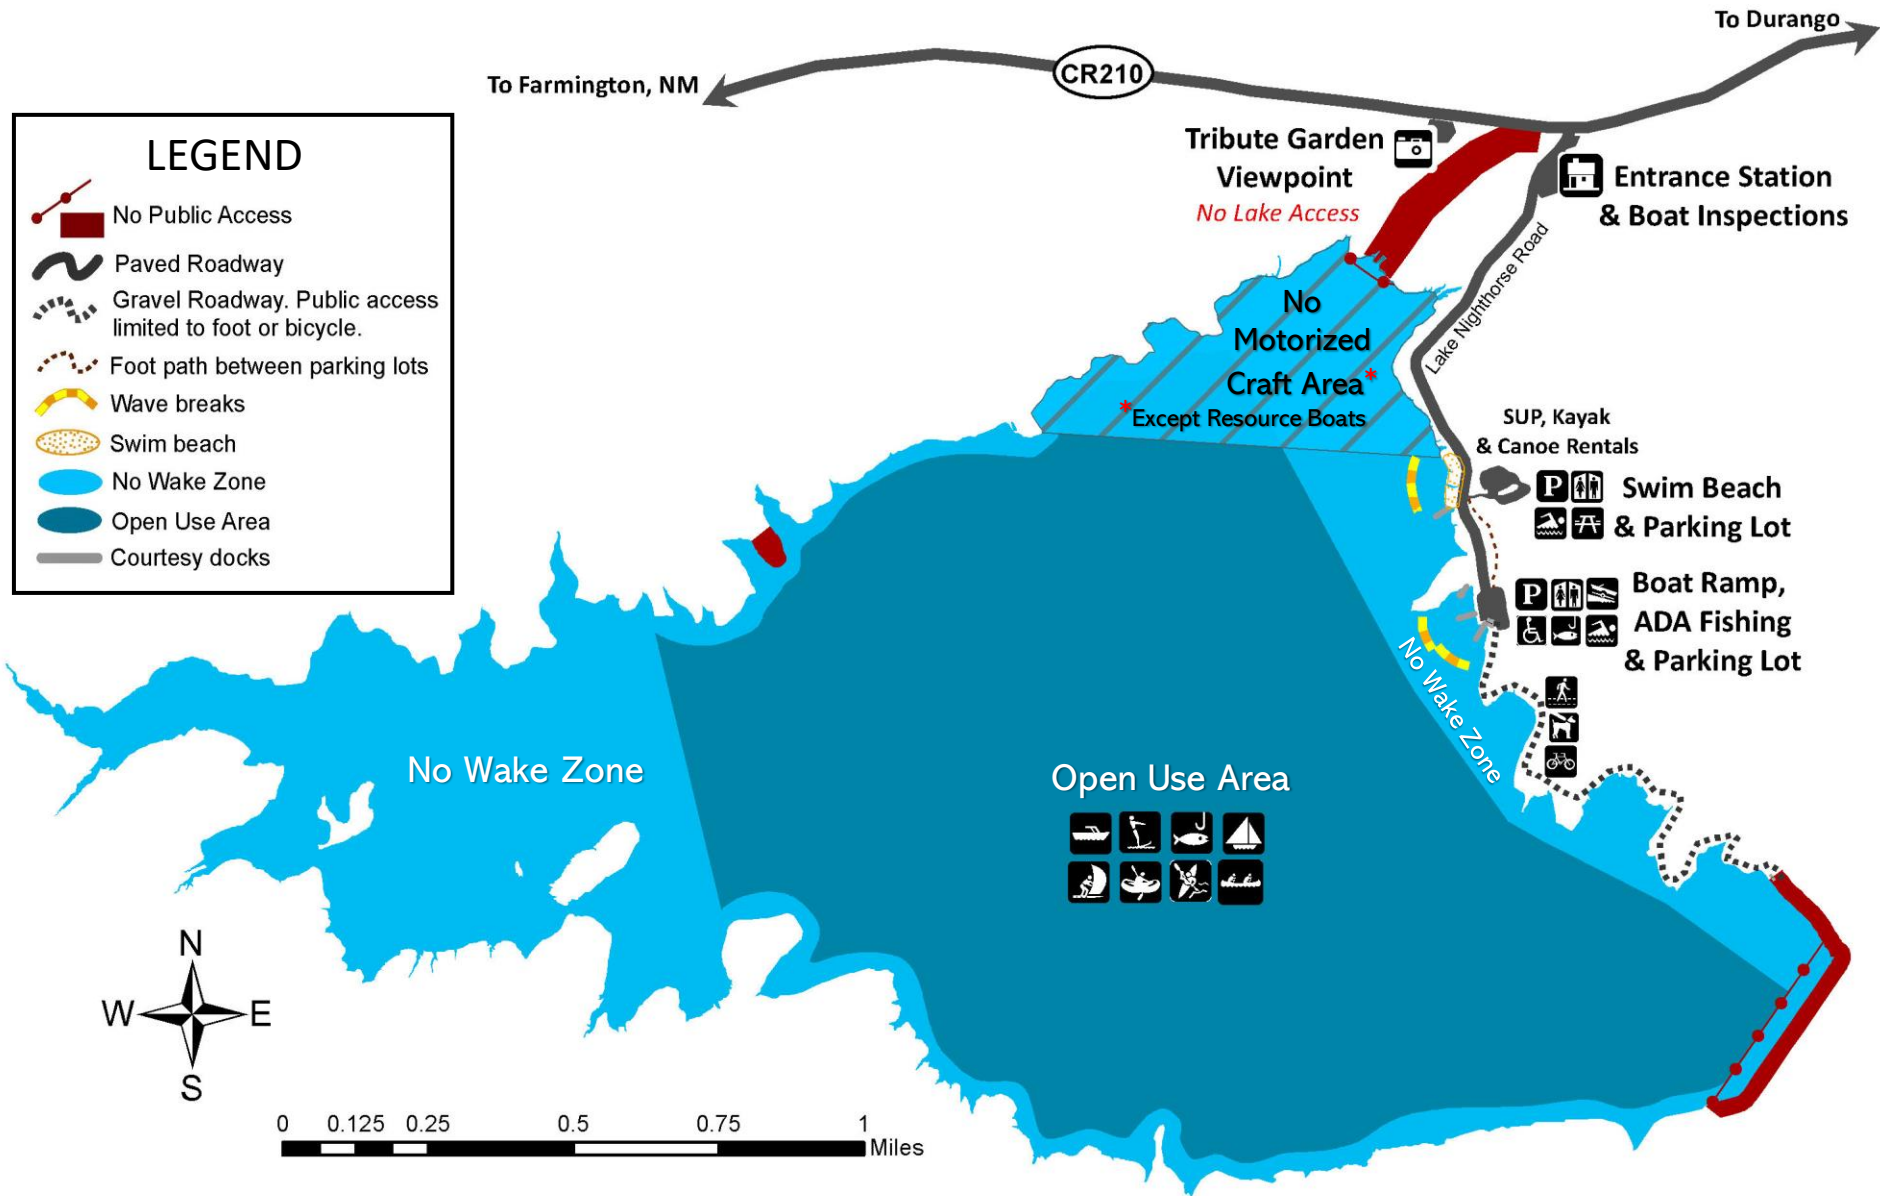

Lake Nighthorse Recreation Area

LEGEND

- No Public Access
- Paved Roadway
- Gravel Roadway. Public access limited to foot or bicycle.
- Foot path between parking lots
- Wave breaks
- Swim beach
- No Wake Zone
- Open Use Area
- Courtesy docks